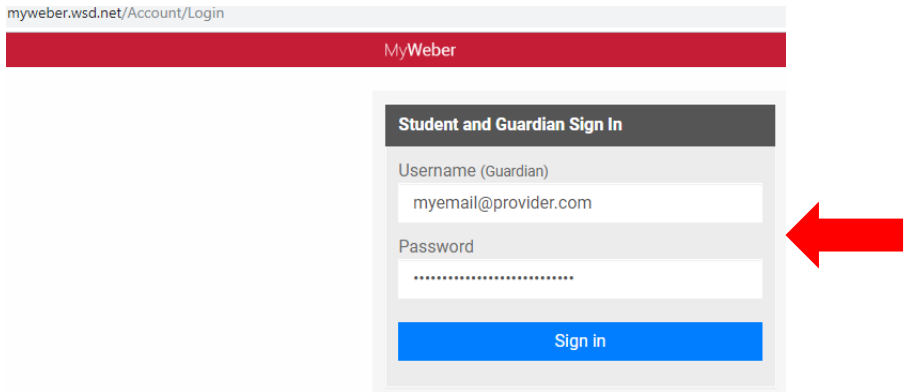

Parent Help for Portal Report Cards

1) Log into myweber.wsd.net

2) Select the student

3) From the Selected Student dropdown click Report Cards