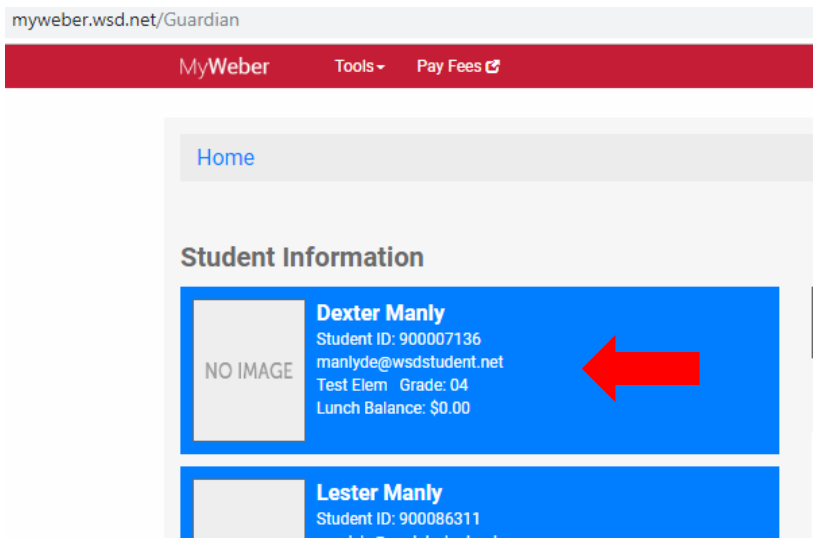

Parent Help for Portal Report Cards

1) Log into myweber.wsd.net

2) Select the student

3) From the Selected Student dropdown click Report Cards